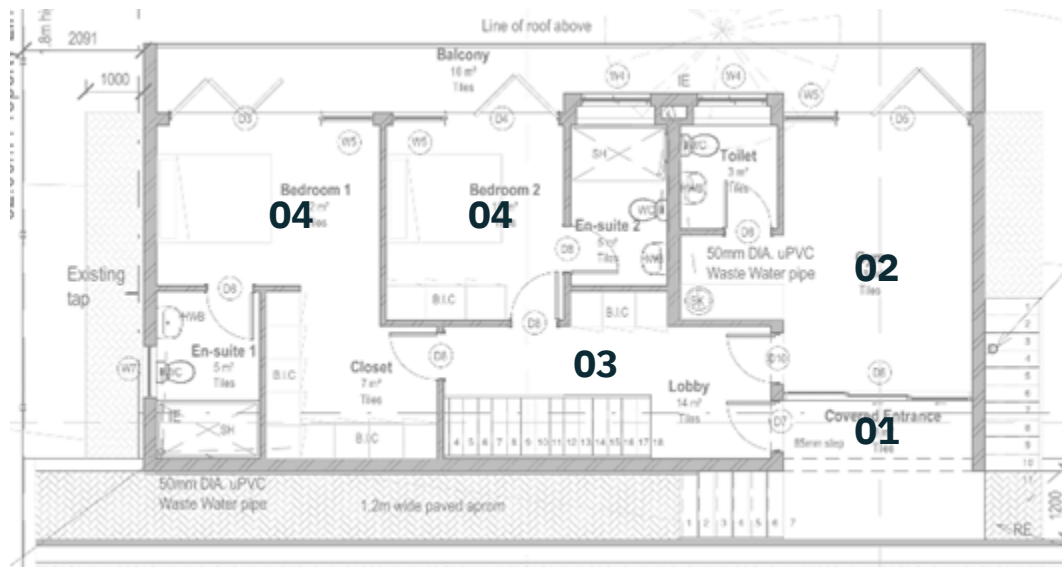

/ SITE PLAN

SITE A

Unit Size = 182m²
Site Size = 656m²

SITE B

Unit Size = 182m²
Site Size = 656m²

ERF 68
MEYERSPARK

ERF 69
Meyerspark

Portion 1 of ERF 67
Meyerspark

Lillian Street 16m

UNIT LAYOUT

GROUND FLOOR

FIRST FLOOR

SPACE LEGEND

1. Dining / Sitting
2. Kitchen
3. Outdoor Seating
4. Laundry
5. Restroom

SPACE LEGEND

1. Entry
2. Suite / Lounge / Polyvalent
3. Lobby
4. 2 Bedroom