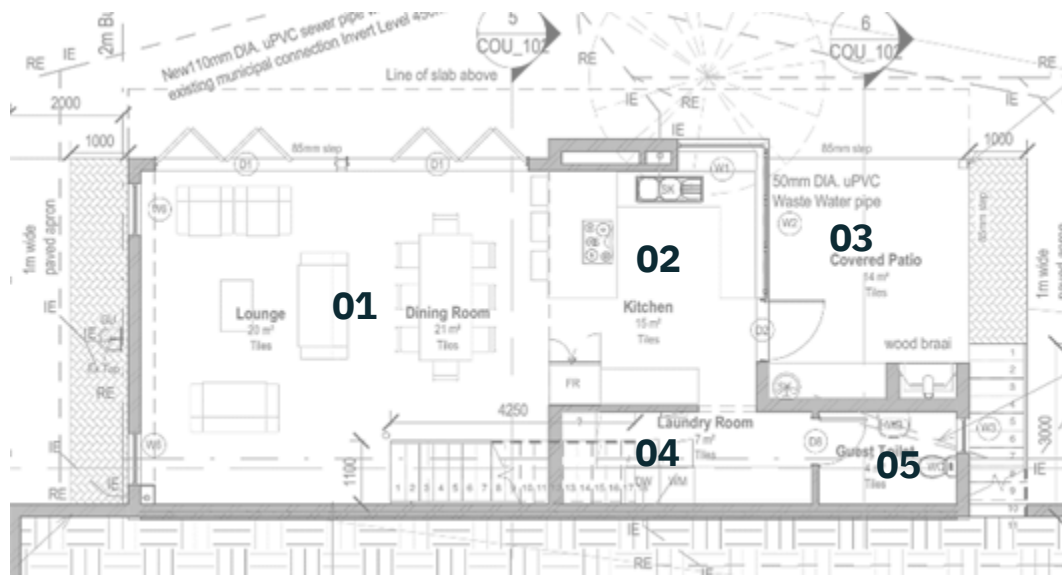

/ SITE PLAN

SITE A

Unit Size = 182m²
Site Size = 656m²

SITE B

Unit Size = 182m²
Site Size = 656m²

ERF 68
MEYERSPARK

ERF 69
Meyerspark

Portion 1 of ERF 67
Meyerspark

Lillian Street 16m

UNIT LAYOUT

GROUND FLOOR

FIRST FLOOR

SPACE LEGEND

1. Dining / Sitting
2. Kitchen
3. Outdoor Seating
4. Laundry
5. Restroom

SPACE LEGEND

1. Entry
2. Suite / Lounge / Polyvalent
3. Lobby
4. 2 Bedroom